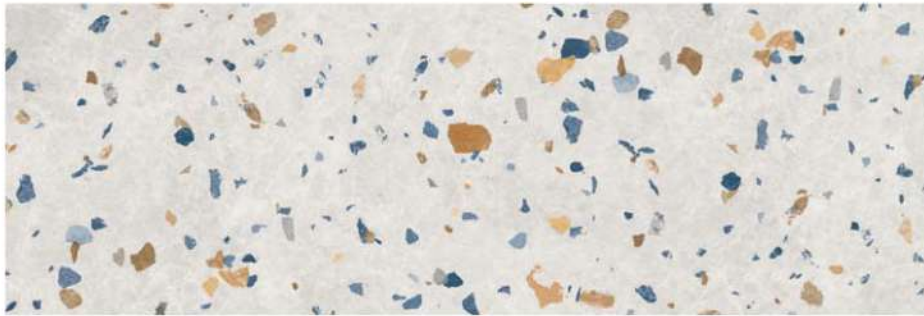

TRAZZO

30x90 cm
11.8x35.4 inch

Bianco Gray

Trazzo White

Trazzo Black

224

CHEETAH CERAMIC

Zhanti Light Gray

ALBORZ CERAMIC

BIANCO

30x90 cm
11.8x35.4 inch

Bianco Gray

Bianco Decor

220

CHEETAH CERAMIC

PIETRA

30x90 cm
11.8x35.4 inch

Pietra Light

Pietra Dark

222

CHEETAH CERAMIC