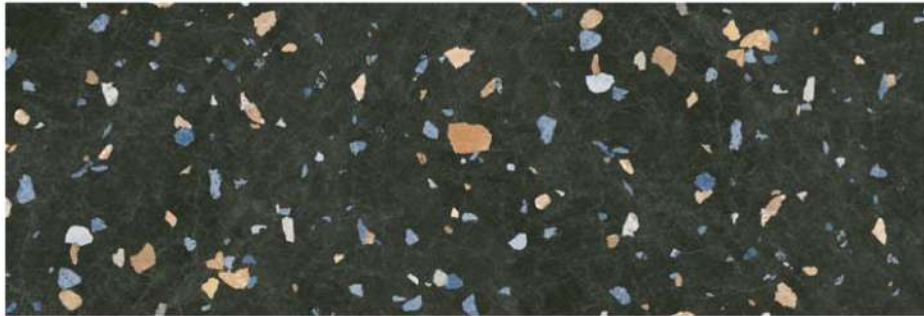

TRAZZO

30x90 cm
11.8x35.4 inch

Bianco Gray

Trazzo White

Trazzo Black

224

CHEETAH CERAMIC

Zhanti Light Gray

ALBORZ CERAMIC

BIANCO

30x90 cm
11.8x35.4 inch

Bianco Gray

Bianco Decor

220

CHEETAH CERAMIC

PIETRA

30x90 cm
11.8x35.4 inch

Pietra Light

Pietra Dark

222

CHEETAH CERAMIC