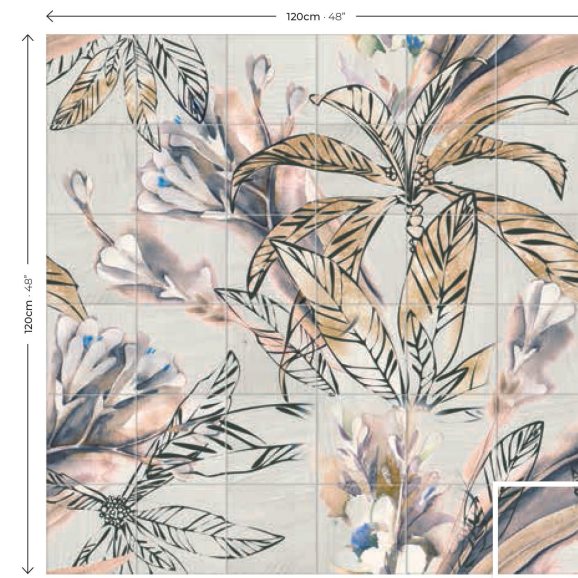

MURAL AUTUMN LEAVES

120x120 formado por 36 piezas de 20x20 · 48"x48" formed by 36 pieces of 8"x8"

- ANTIDESLIZANTE
  ANTI SLIP
- ACABADO MATE
  MATT FINISH
- PAVIMENTO
  Y REVESTIMIENTO
  FLOOR & WALL TILE
- RES. A LAS MANCHAS
  RESISTANT TO STAINS
  CLASE 5
- RES. AL RAYADO
  SCRATCH RESISTANT
  MOHS 6
- RES. AL DESGASTE
  WEAR RESISTANT
  PEI IV
- RES. A LOS QUÍMICOS
  RESISTANT TO CHEMICALS
  GA-GLA-GHA

MURAL AUTUMN LEAVES
120x120 (P 1300) formado por 36 piezas de 20x20
48"x48" formed by 36 pieces of 8"x8"