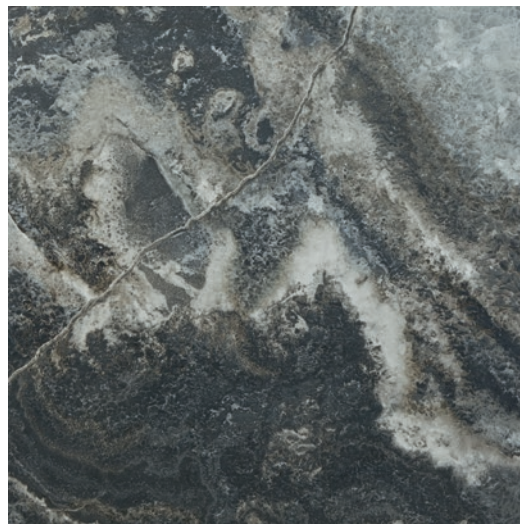

MAGMA

MATERIA

ANTIC

120x120 Rec.
47,24"x47,24"

60x120 Rec.
23,62"x47,24"

30x30 (5x5)
11,81"x11,81"

ANTIC · GRES PORCELÁNICO RECTIFICADO
RECTIFIED PORCELAIN TILES · GRÈS CÉRAMÉ RECTIFIÉE

Magma Hot

● 120x120	Rec.	M174	033.120.0766.01571	
● 60x120	Rec.	M120	033.869.0766.01571	
● 30x30 (5)	Malla	M251	034.281.0766.01571	

Magma Cold

● 120x120	Rec.	M174	033.120.0572.01571	
● 60x120	Rec.	M120	033.869.0572.01571	
● 30x30 (5)	Malla	M251	034.281.0572.01571	